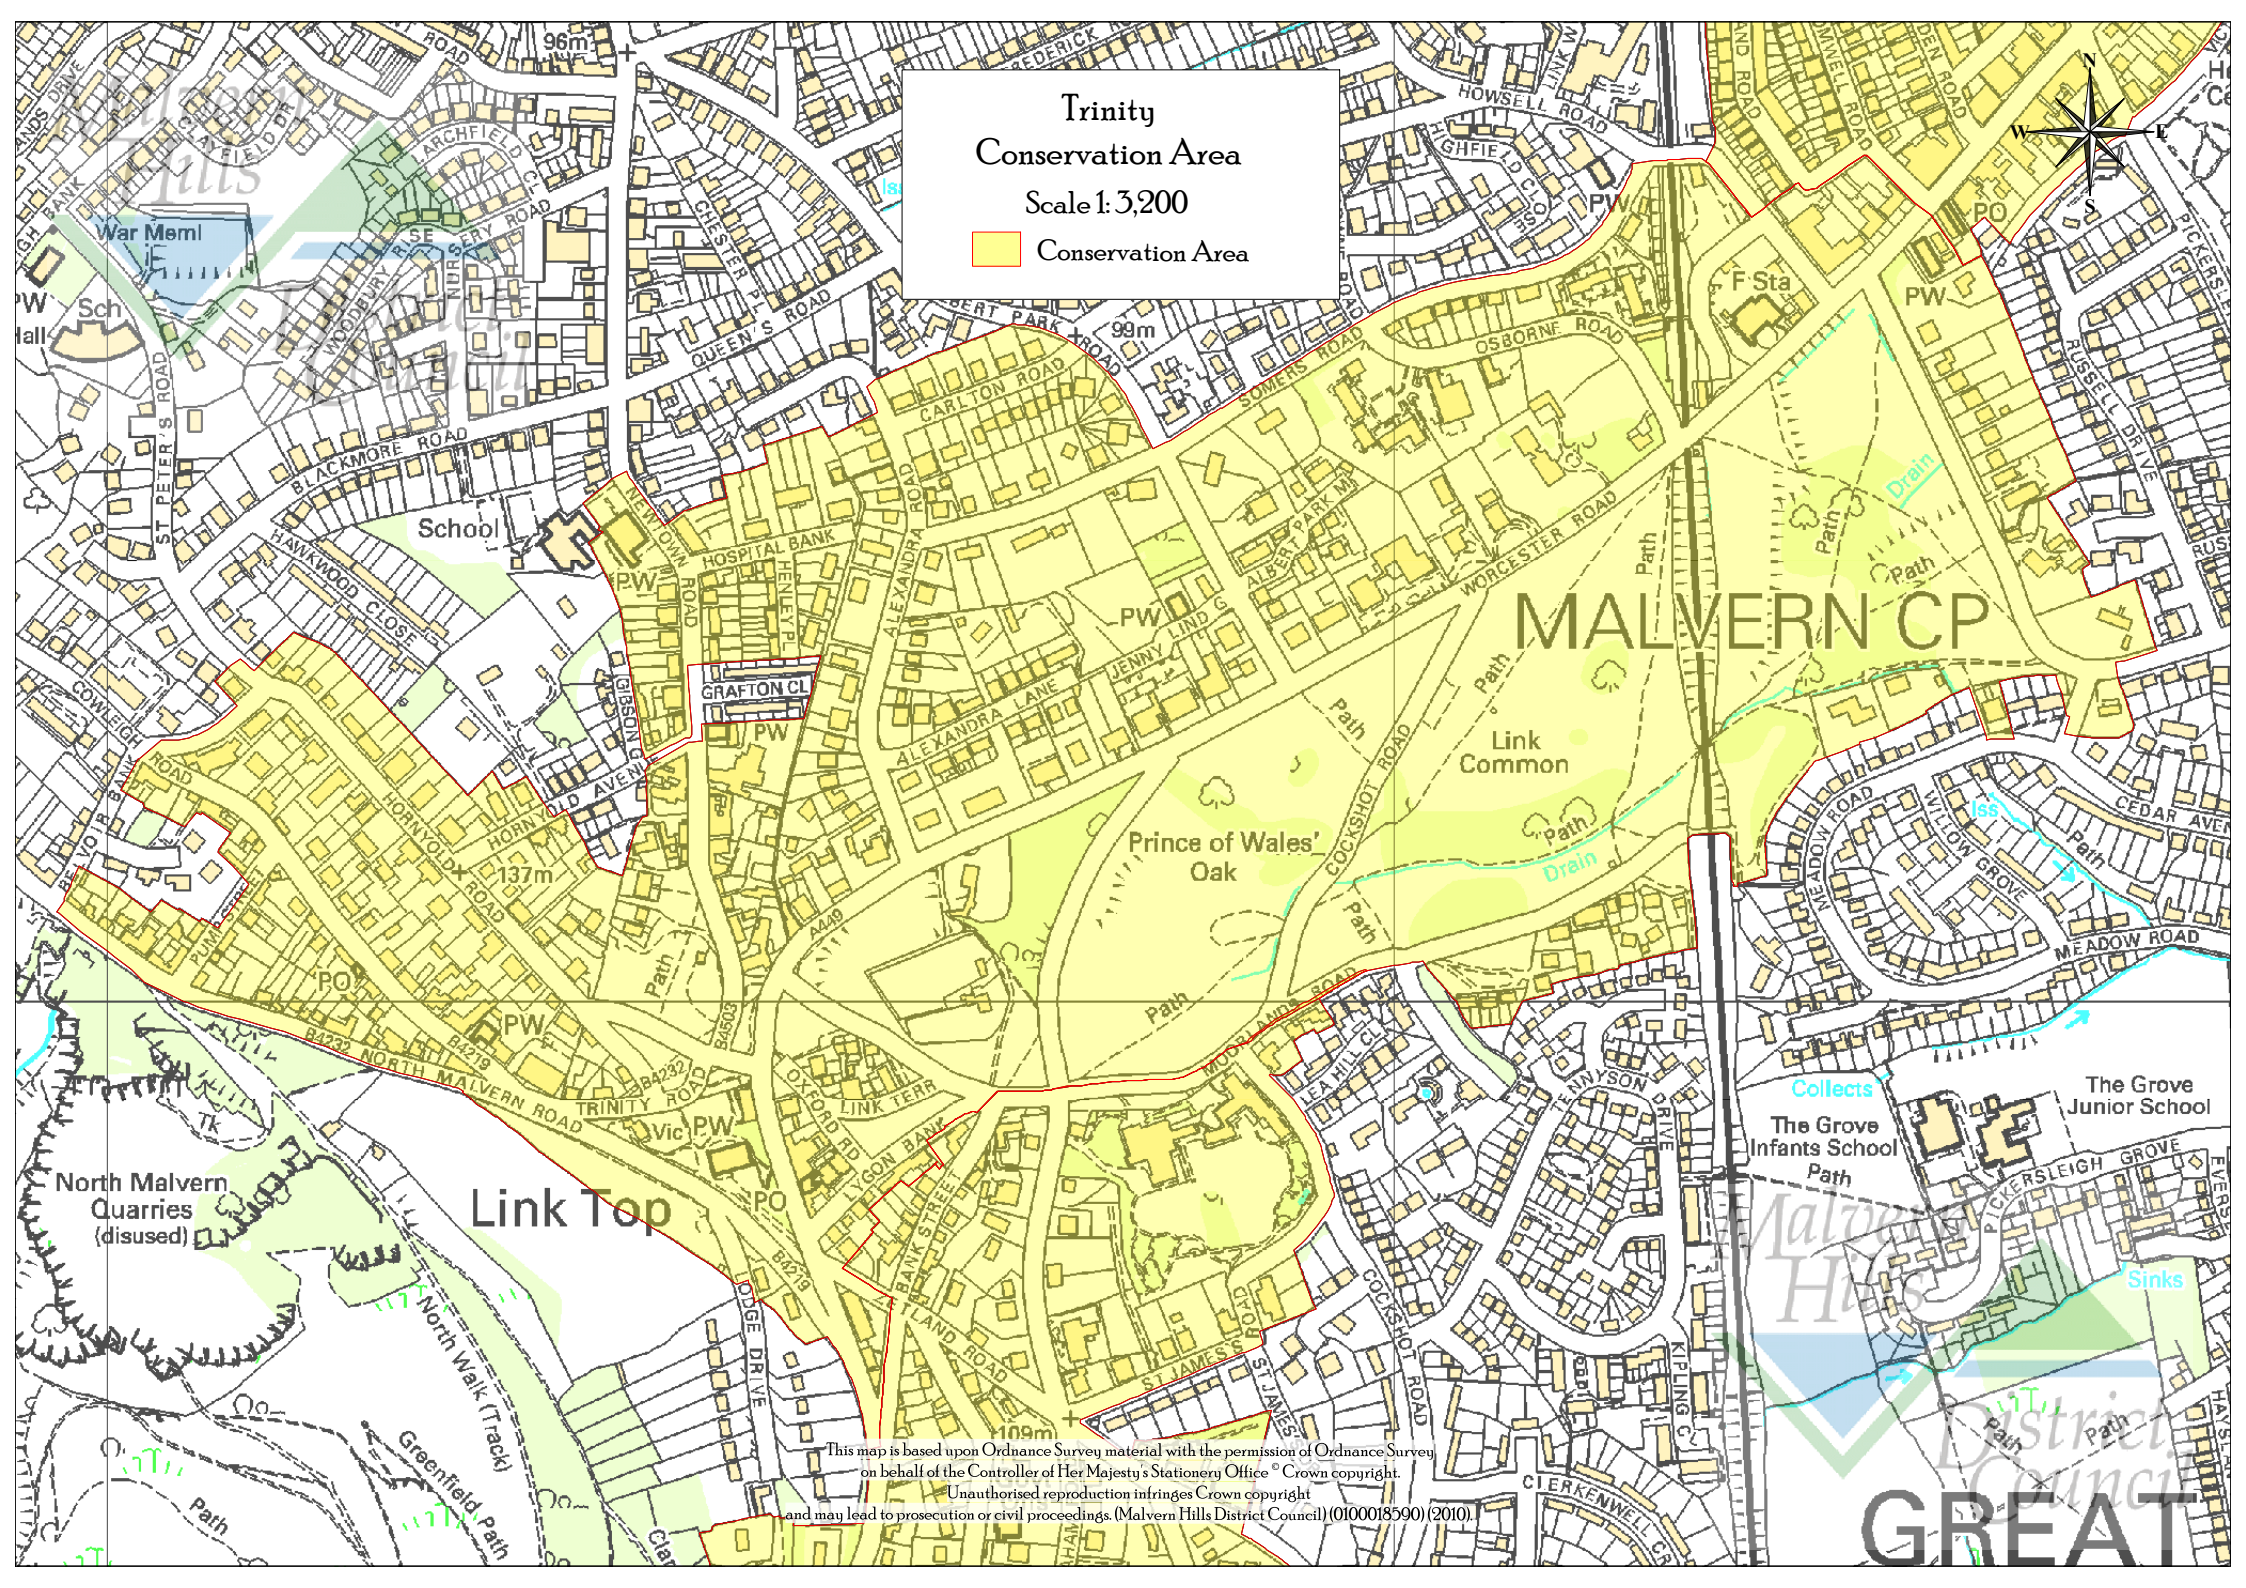

Trinity  
Conservation Area

Scale 1:3,200

 Conservation Area

North Malvern  
Quarries  
(disused)

Link Top

MALVERN CP

This map is based upon Ordnance Survey material with the permission of Ordnance Survey on behalf of the Controller of Her Majesty's Stationery Office © Crown copyright.  
Unauthorised reproduction infringes Crown copyright and may lead to prosecution or civil proceedings. (Malvern Hills District Council) (0100018590) (2010).