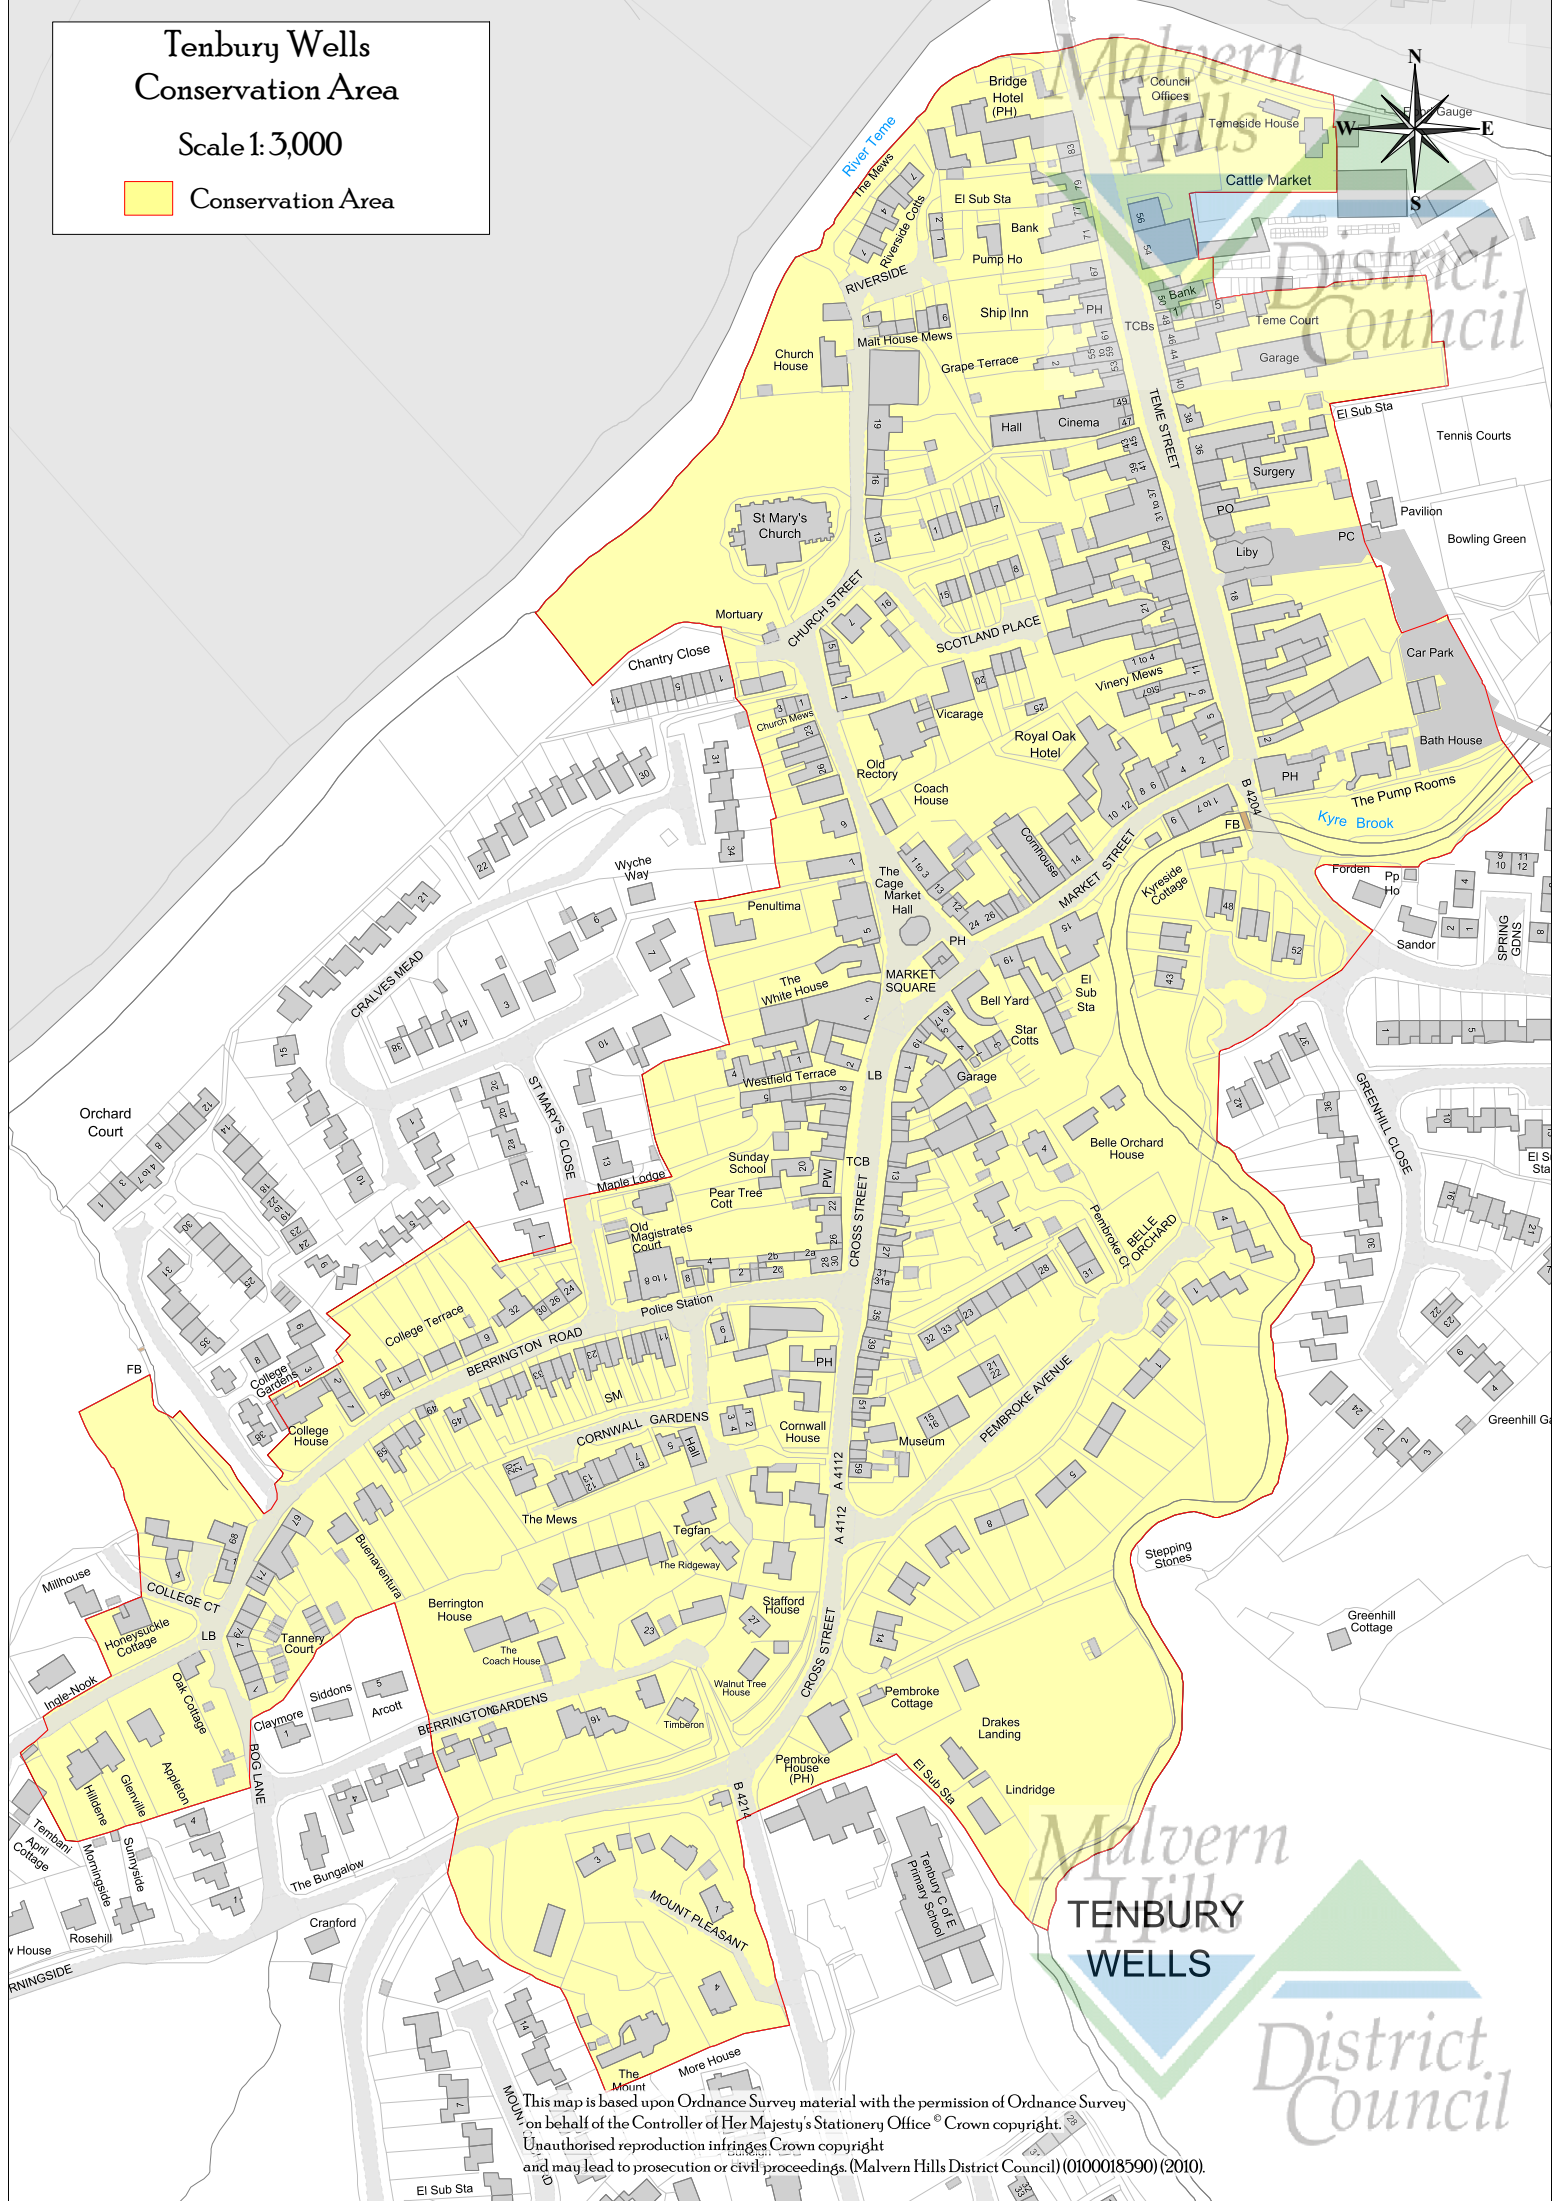

# Tenbury Wells Conservation Area

Scale 1:3,000

 Conservation Area

This map is based upon Ordnance Survey material with the permission of Ordnance Survey on behalf of the Controller of Her Majesty's Stationery Office © Crown copyright. Unauthorised reproduction infringes Crown copyright and may lead to prosecution or civil proceedings. (Malvern Hills District Council) (0100018590) (2010).